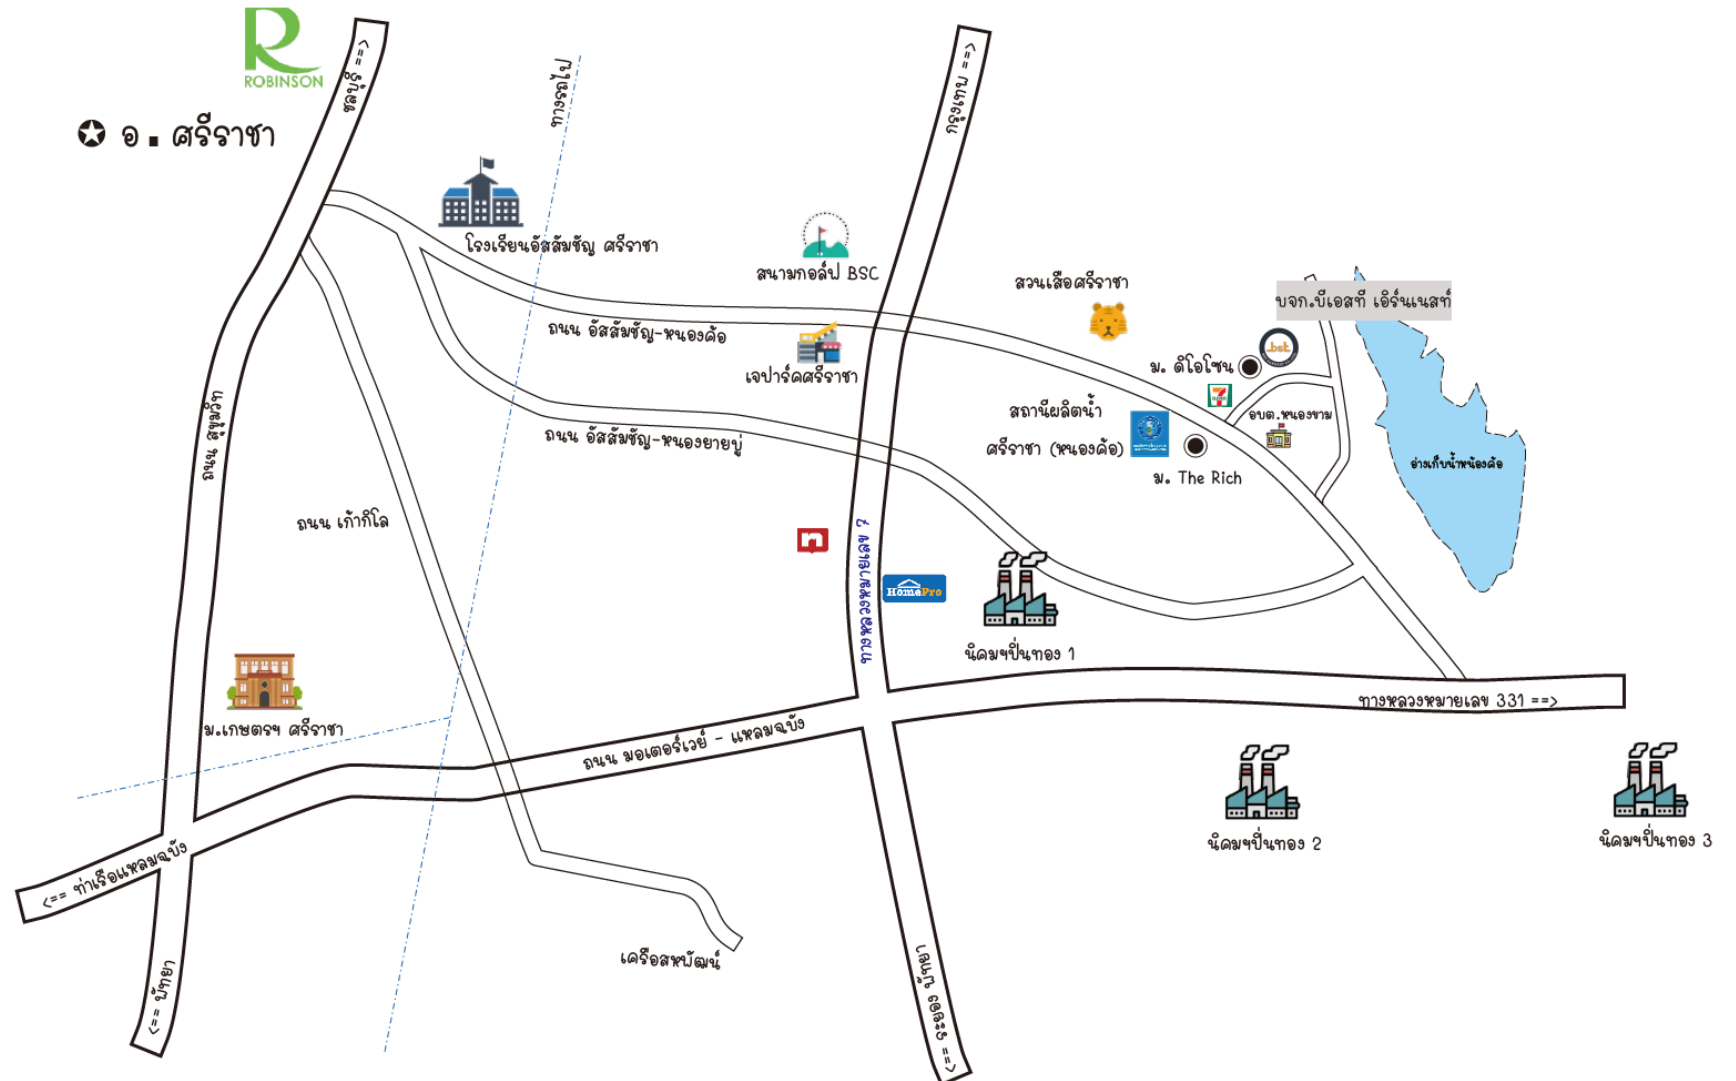

BST EARNEST CO., LTD.

Trading service company

Company Profile

BST Earnest Co., Ltd.
Founded in 2019

Location

Si Racha, Chon Buri

Websites

www.bst-earnest.com/

BST Earnest Co., Ltd. Contact

BST Earnest Co., Ltd.
Founded in 2019

Location

Si Racha, Chon Buri

Websites

www.bst-earnest.com/

Line Official

@bst-en

Office

551/9 Moo. 3, Nong
Kham Si Racha, Chon
Buri 20230
+66-99-1709524

Company Map

BST Earnest Co., Ltd.
Founded in 2019

Location
Si Racha, Chon Buri

Websites
www.bst-earnest.com/

Line Official
@bst-en

Office
551/9 Moo. 3, Nong
Kham Si Racha, Chon
Buri 20230
+66-99-1709524

BST Earnest Co., Ltd.
Founded in 2019

Location

Si Racha, Chon Buri

Websites

www.bst-earnest.com/

Line Official

@bst-en

Office